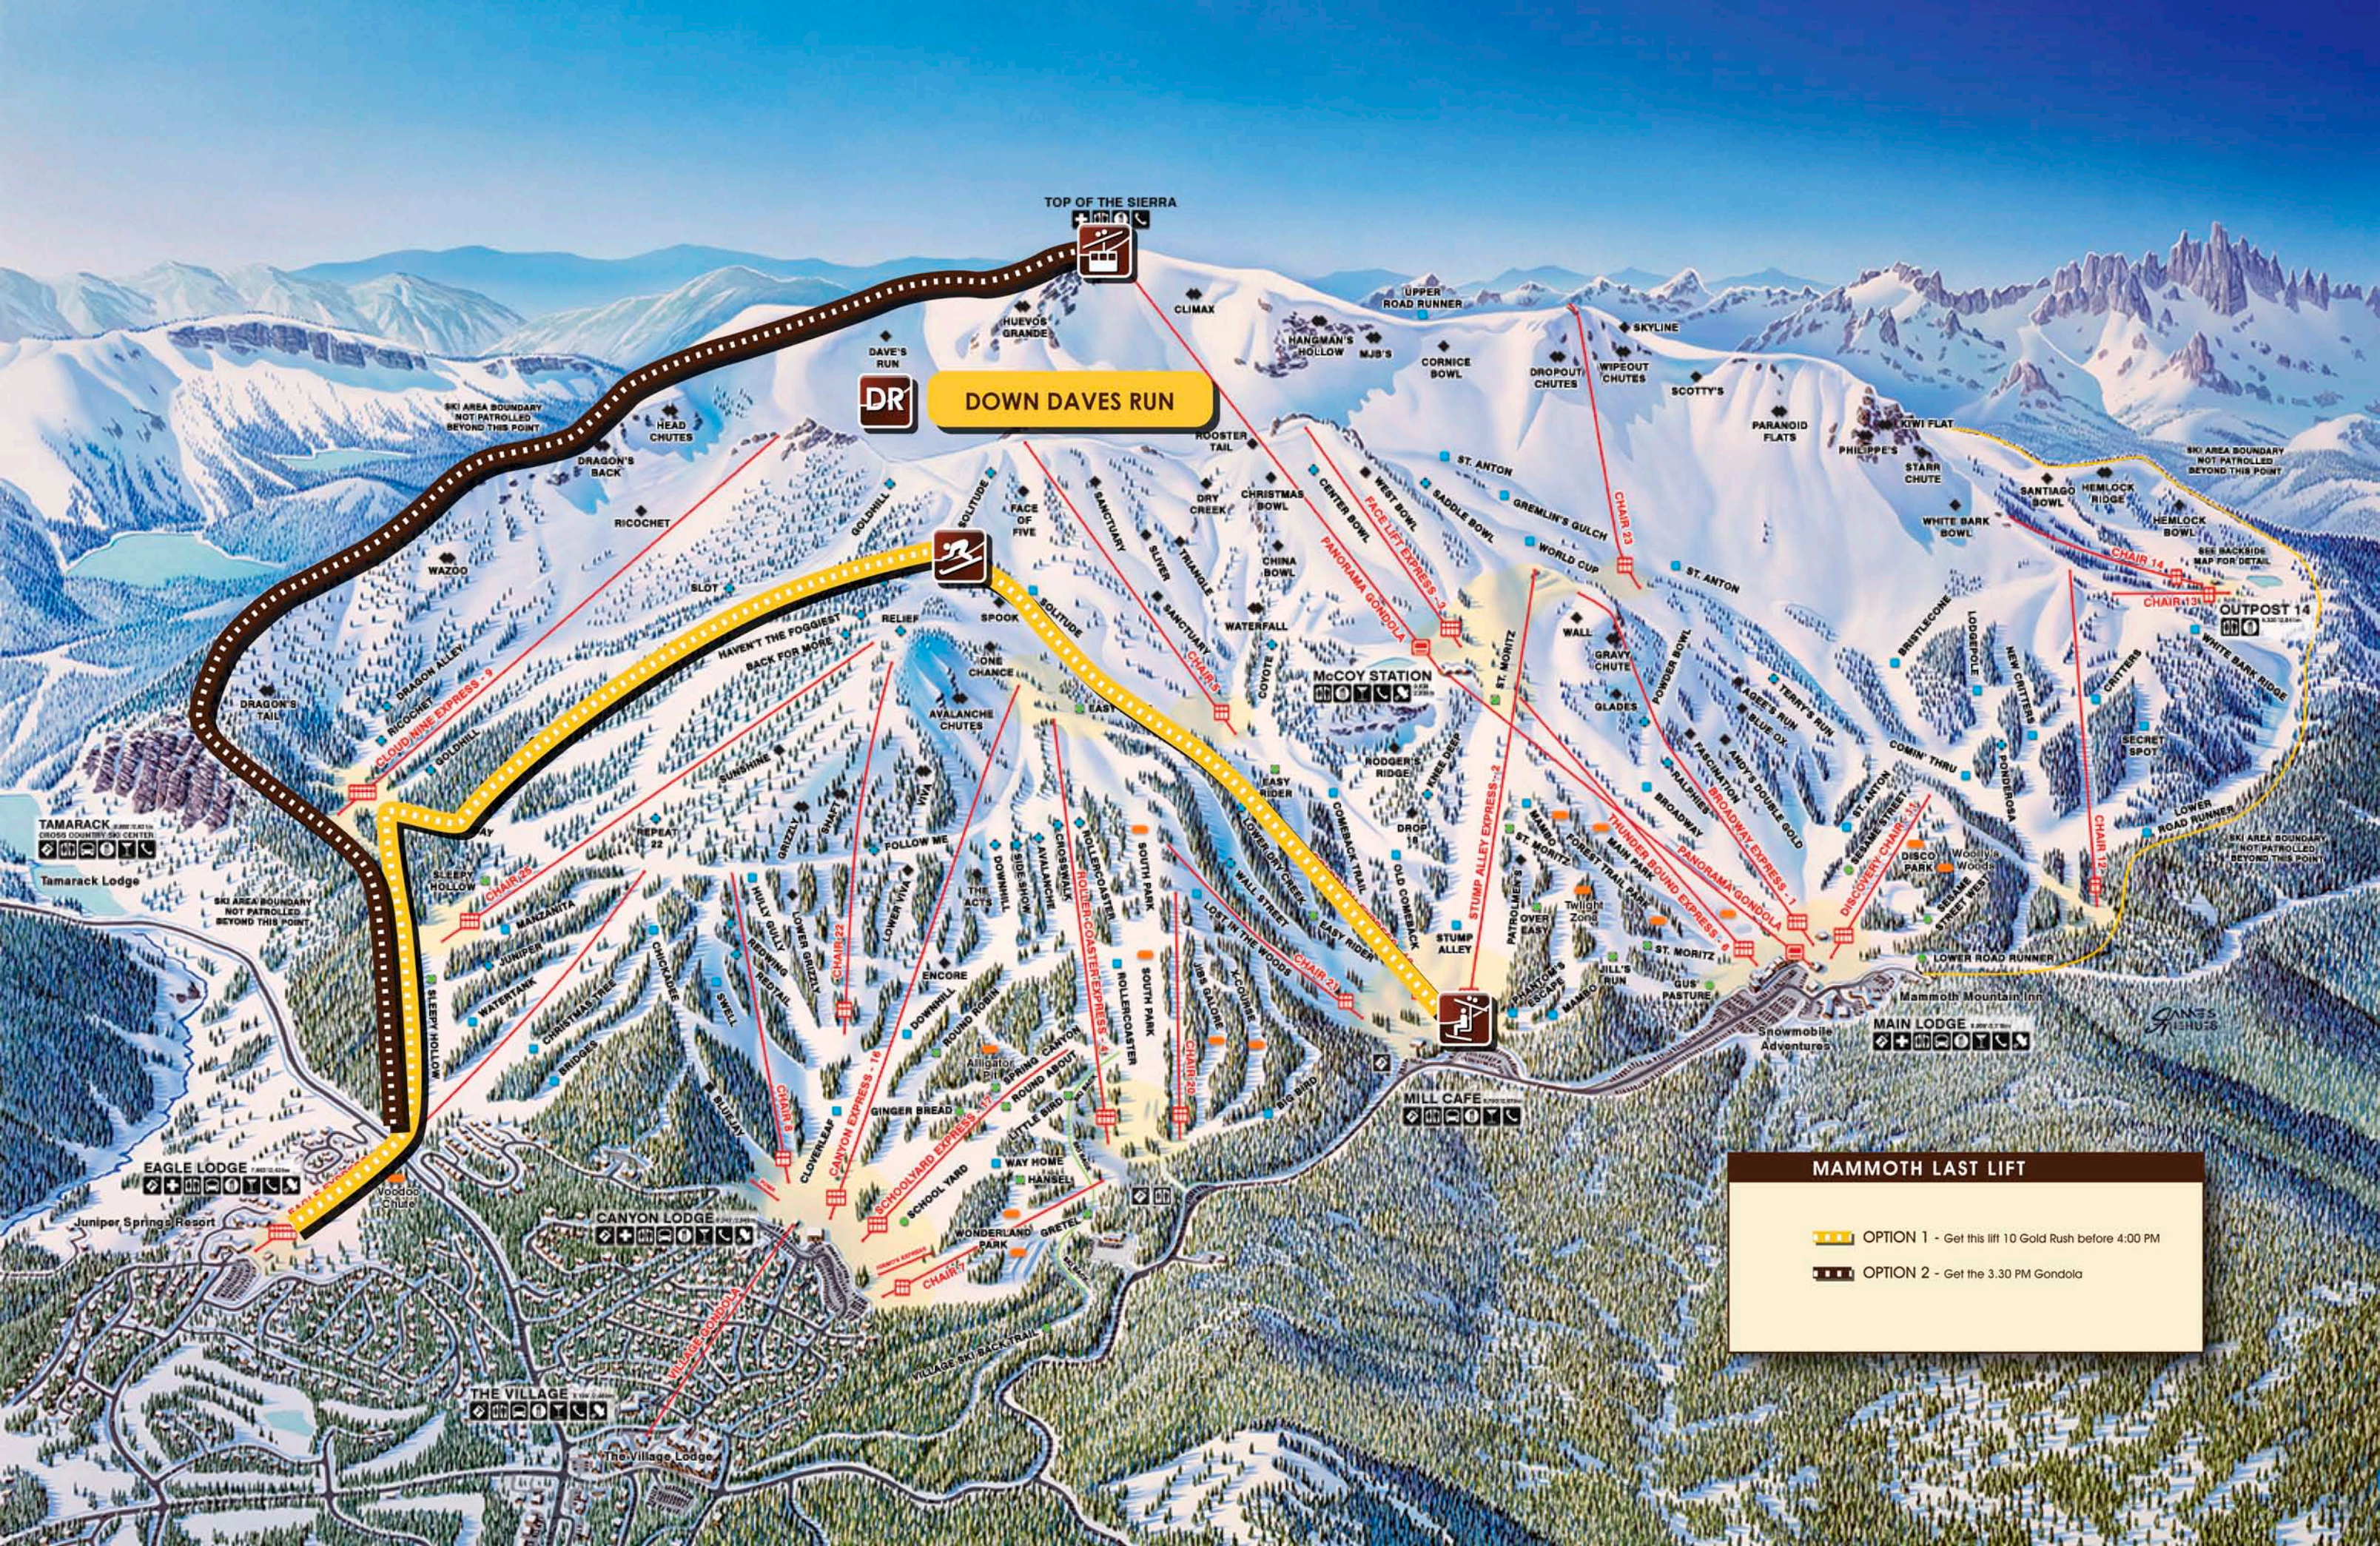

MAIN LODGE
Snowmobile Adventures

MILL CAFE

MAMMOTH FOOD

- GOOD FOOD
- OK FOOD
- BAD FOOD

SHANE'S
ISHUS

BACKSIDE FOR'D ITAIL

SKI AREA BOUNDARY NOT PATROLLED BEYOND THIS POINT

SKI AREA BOUNDARY NOT PATROLLED BEYOND THIS POINT

SKI AREA BOUNDARY NOT PATROLLED BEYOND THIS POINT

SKI AREA BOUNDARY NOT PATROLLED BEYOND THIS POINT

SKI AREA BOUNDARY NOT PATROLLED BEYOND THIS POINT

SKI AREA BOUNDARY NOT PATROLLED BEYOND THIS POINT

DR DOWN DAVES RUN

TAMARACK
CROSS COUNTRY SKI CENTER
Icons: [Cross-country ski], [Ski lift], [Ski area boundary]

EAGLE LODGE
Icons: [Ski lift], [Ski area boundary], [Ski area boundary]

CANYON LODGE
Icons: [Ski lift], [Ski area boundary], [Ski area boundary]

Gravy Train

Beach Cruiser

Bridge The Gap

Bearing Straits

Shock Treatment

Brake Through

St. Anton Trail

Shortcut